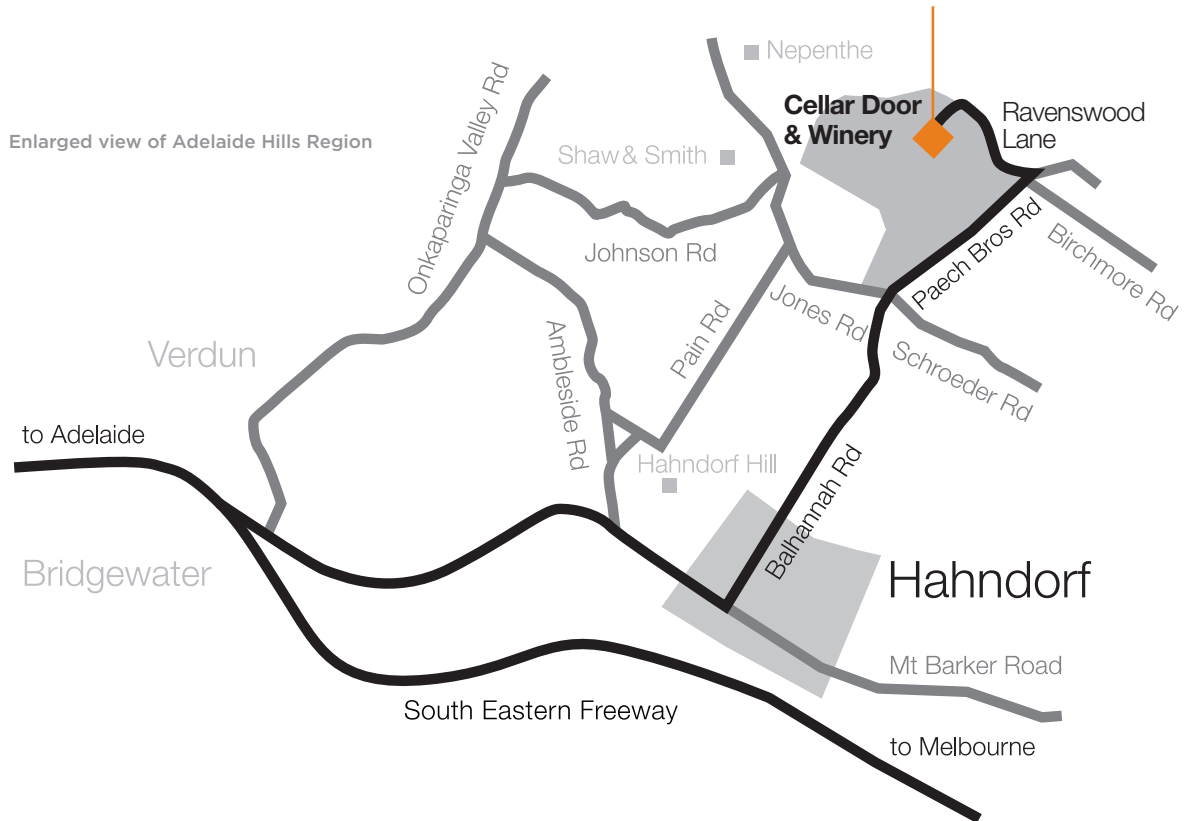

**LOCATION MAP**  
**THE LANE VINEYARD**  
**ADELAIDE HILLS**

**THE LANE**  
 VINEYARD

**GROWN IN  
 OUR BACKYARD.**  
 Every Berry.

THE LANE VINEYARD  
 Ravenswood Lane Hahndorf South Australia 5245  
 T +61 8 8388 1250 F +61 8 8388 7233  
 cellar@thelane.com.au www.thelane.com.au

**THE LANE**  
 VINEYARD